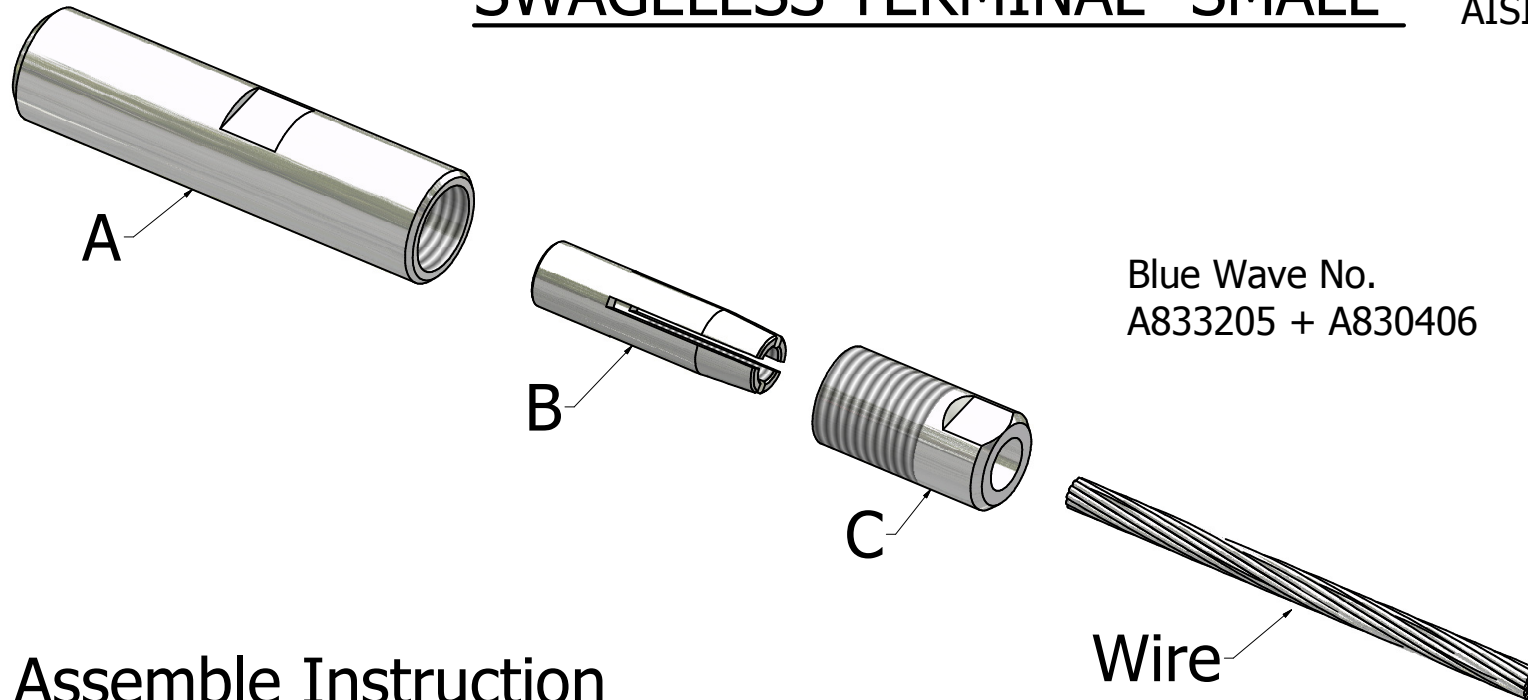

SWAGELESS TERMINAL "SMALL"

AISI 316

Blue Wave No.
A833205 + A830406

Assemble Instruction

1. Slide the "jaw-house C" over the wire.
2. Slide the "jaw B" over the wire, until the wire is flush with the edge of the "jaw B".
3. Screw the "house A" together with "jaw-house C", and tighten firmly with 2 spanners.

Only for use with wireropes 7x19 and 7x7